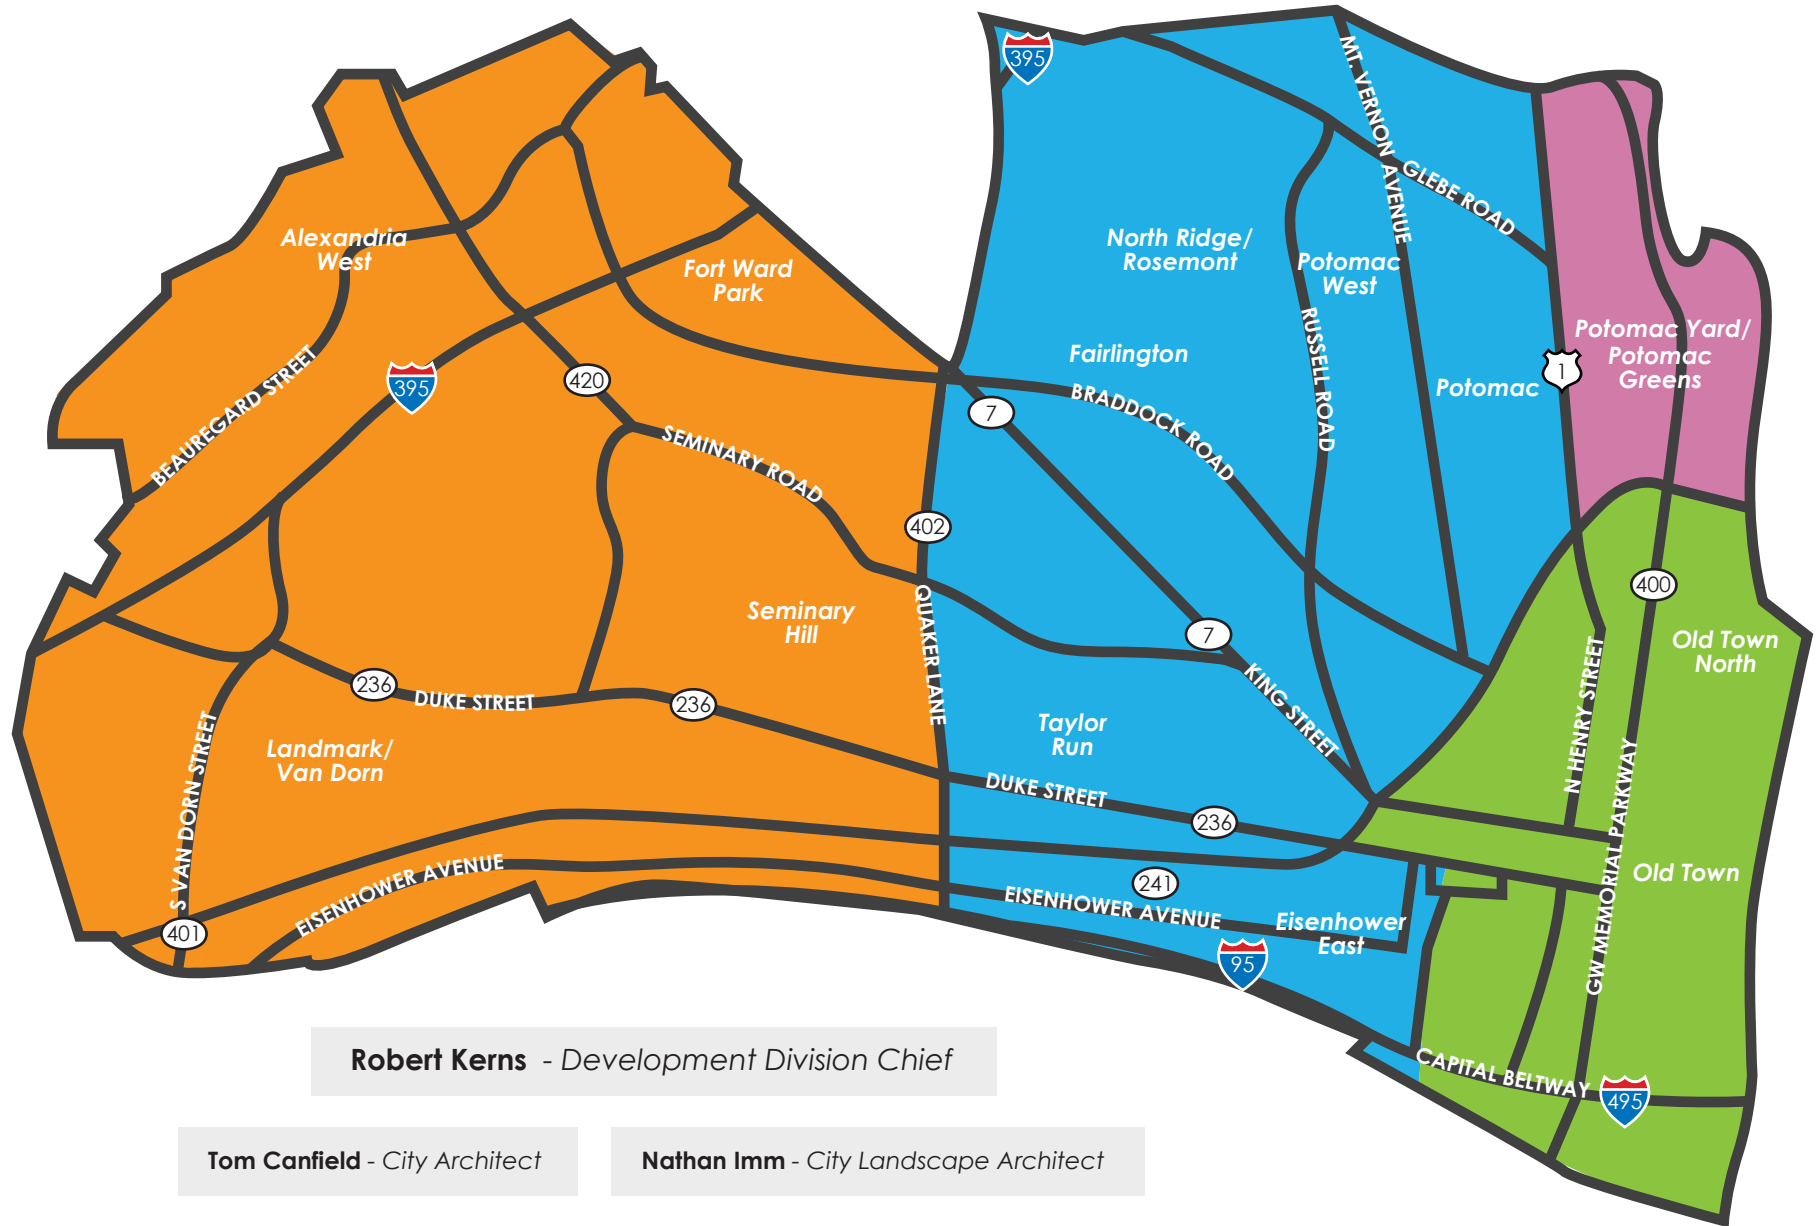

# City of Alexandria Planning & Zoning Development Division

**Robert Kerns** - Development Division Chief

**Tom Canfield** - City Architect

**Nathan Imm** - City Landscape Architect

**WEST END**

**Maya Contreras** - Principal  
 Jared Alves  
 Maggie Cooper  
 Kenneth Turscak (Housing)

**CENTRAL**

**Nathan Randall** - Principal  
 Alexa Powell  
 Julian Swierczek  
 Leon Vignes

**OLD TOWN**

**Catherine Miliaras** - Principal  
 Stephanie Sample  
 Michael Swidrak  
 Daniel Welles

**CITY-WIDE FACILITIES**